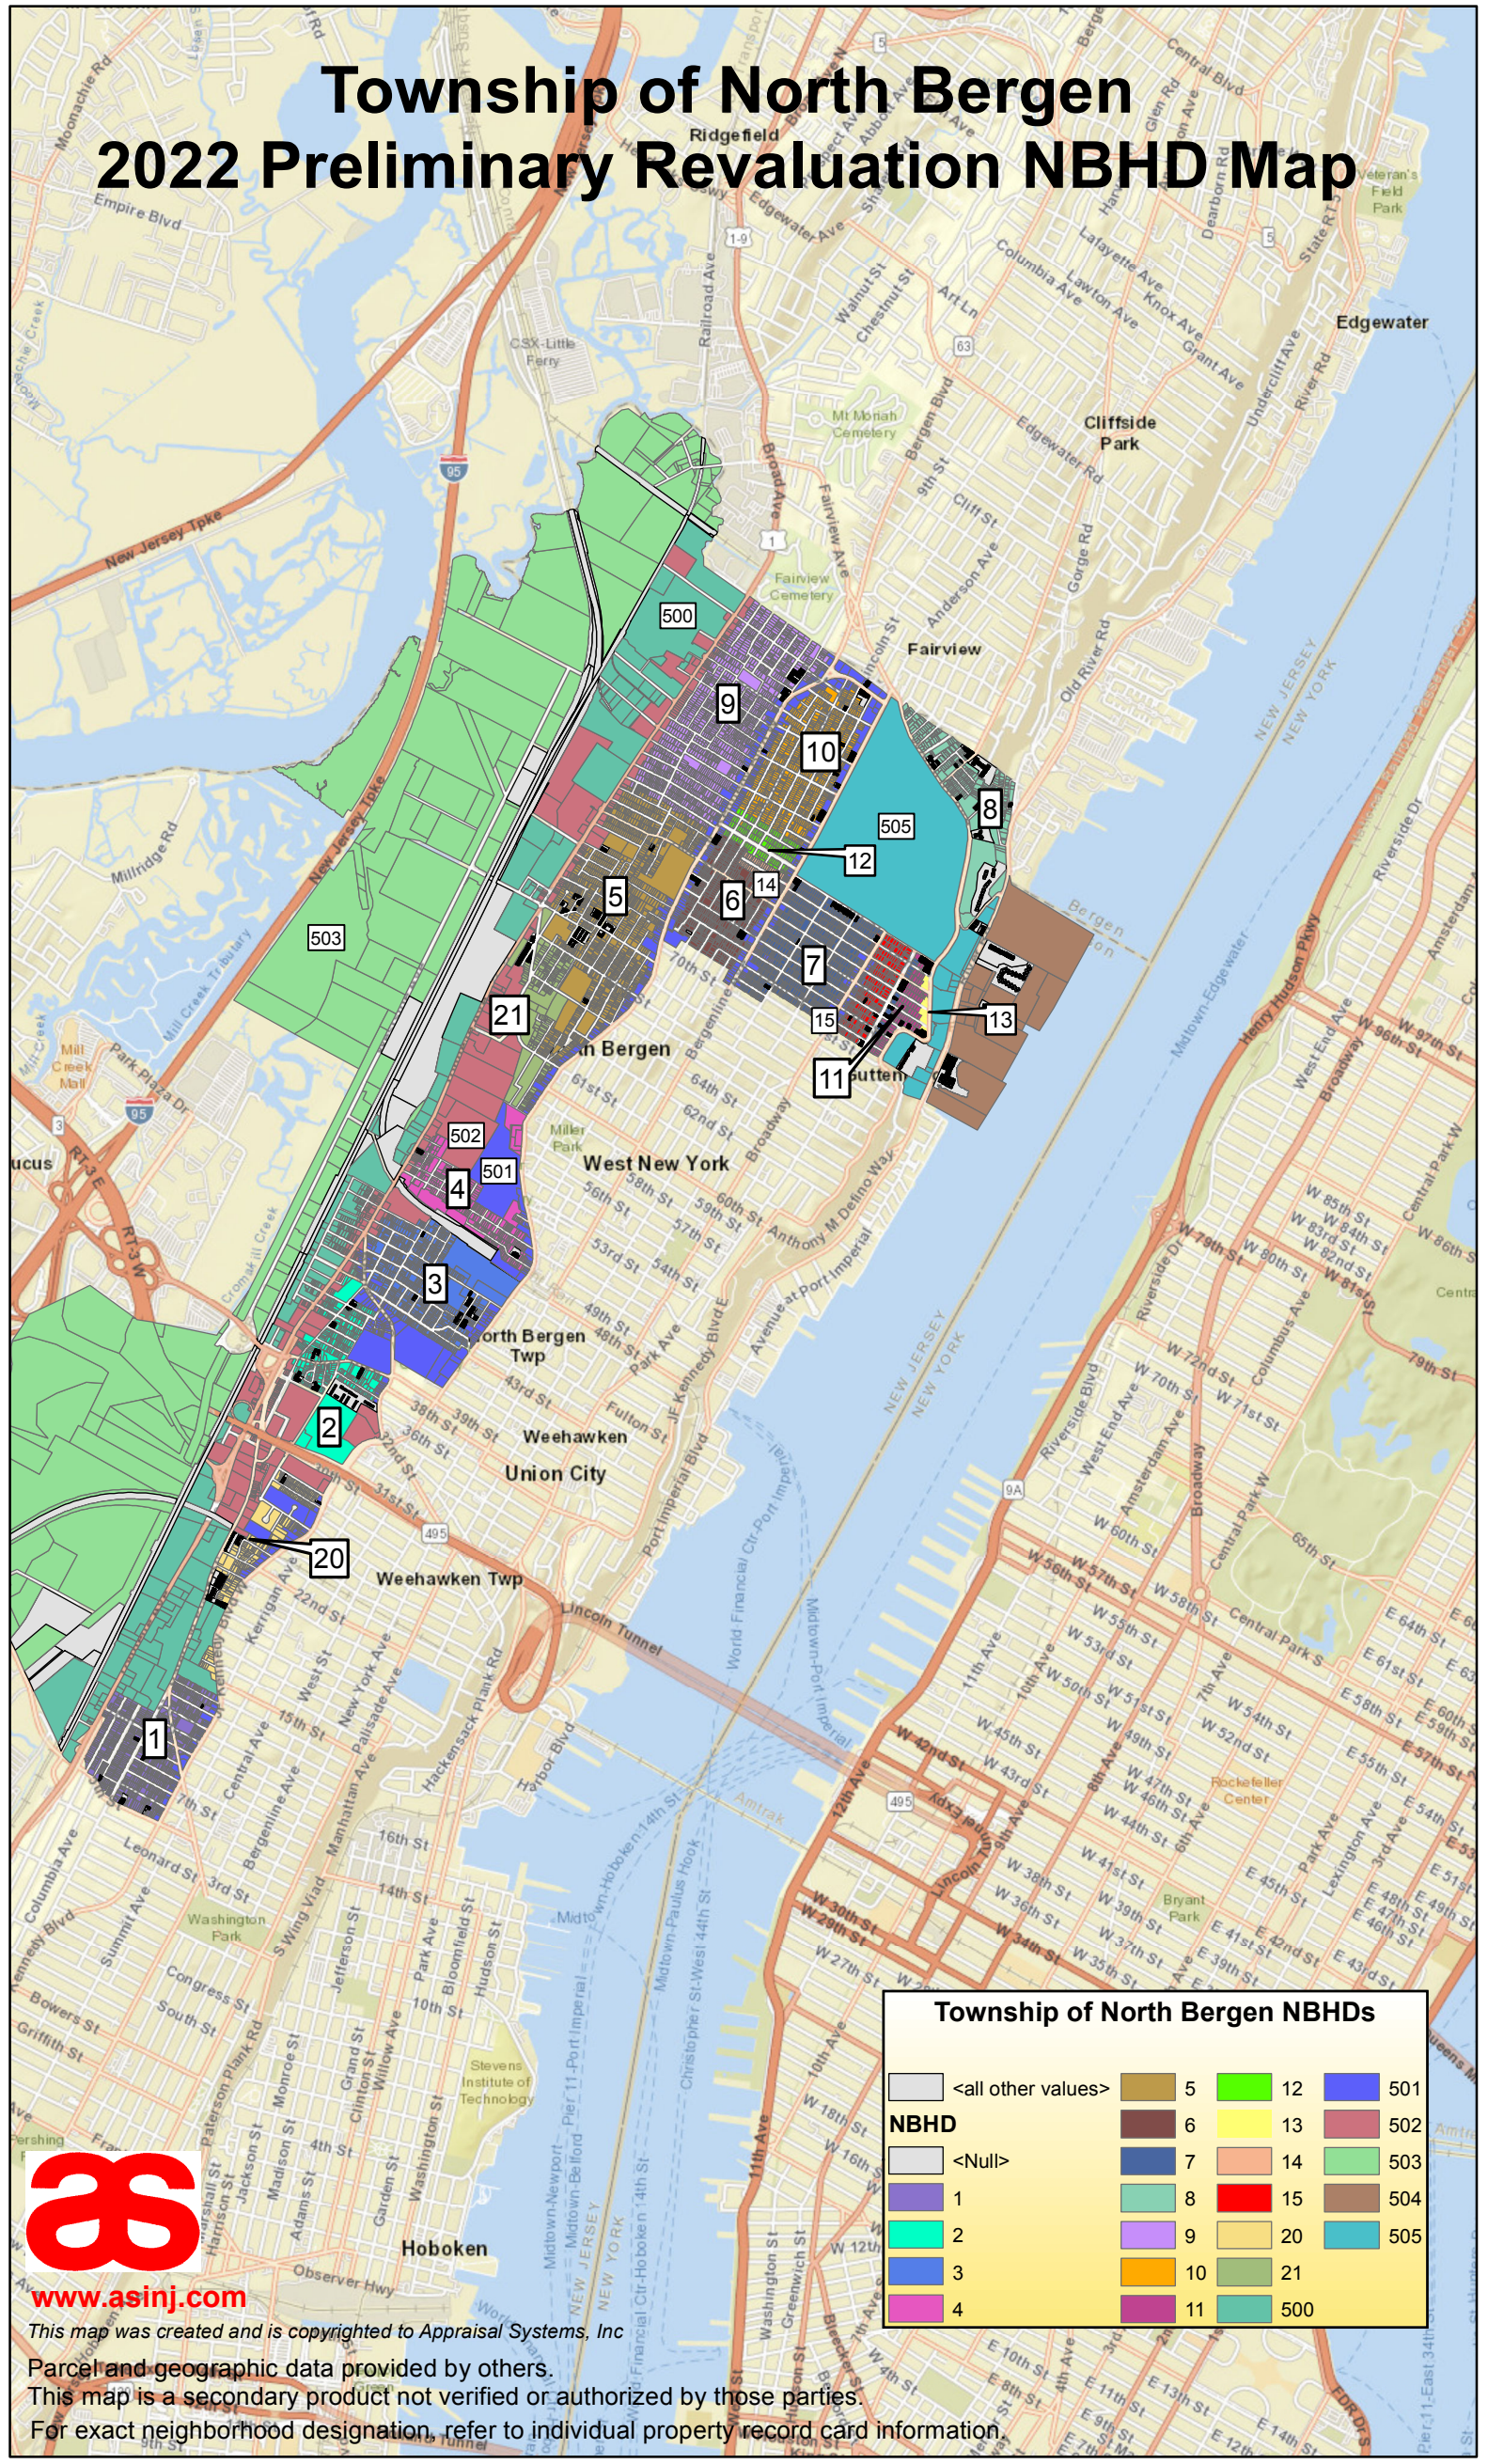

Township of North Bergen 2022 Preliminary Revaluation NBHD Map

	<all other values>		5		12		501
	<Null>		6		13		502
	1		7		14		503
	2		8		15		504
	3		9		20		505
	4		10		21		
			11		500		

This map was created and is copyrighted to Appraisal Systems, Inc
 Parcel and geographic data provided by others.
 This map is a secondary product not verified or authorized by those parties.
 For exact neighborhood designation, refer to individual property record card information.